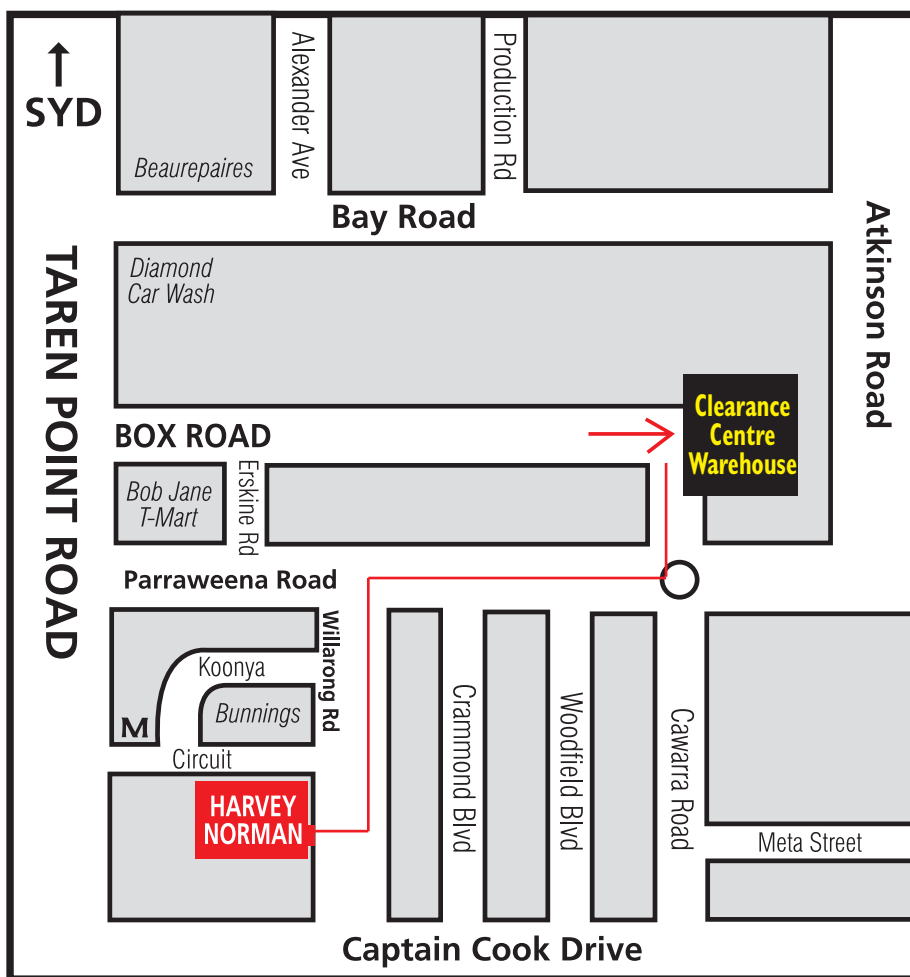

Harvey Norman

FACTORY OUTLET AND CLEARANCE WAREHOUSE

Unit 2C • 1 Box Rd • Taren Pt
(next to Andrew Short Marine)

9524 0887

MON-SAT: 9AM-5PM SUNDAY: 10AM-5PM

**FACTORY OUTLET
AND
CLEARANCE WAREHOUSE**

OPEN 7 DAYS